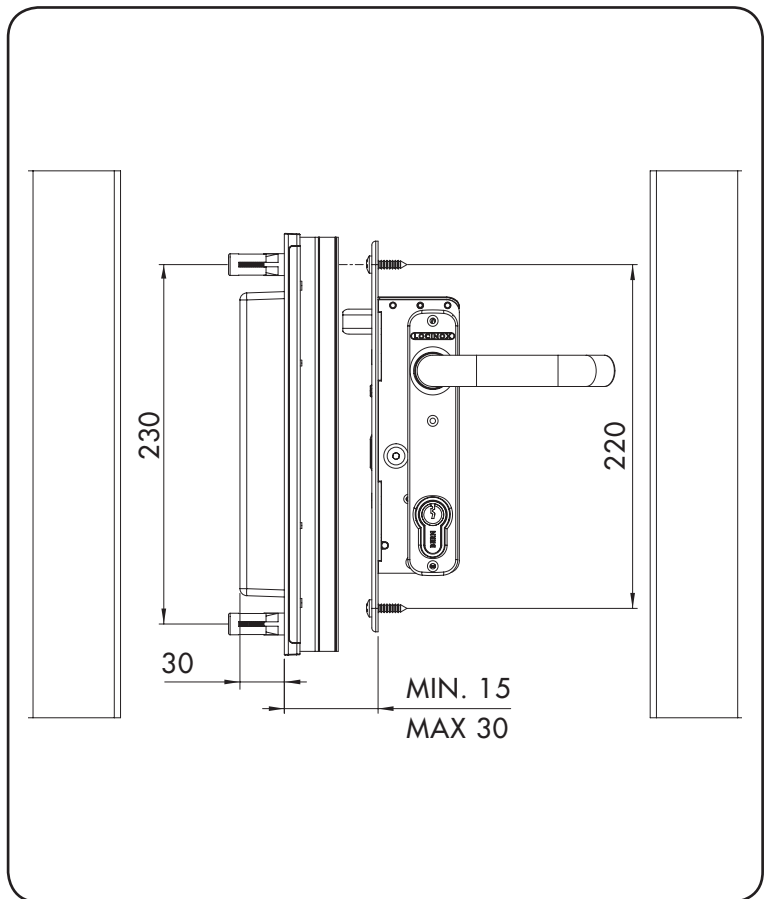

LOCINOX[®]

Let's make better fences together

CODE: H-METAL

① Explosion & Dimensions

② Left / right changing

③ Key operated (B) & Throw (A)

④ Hybrid lock & keep

⑤ SHKM QF: Hybrid keep - Dimensions & profile adjustment