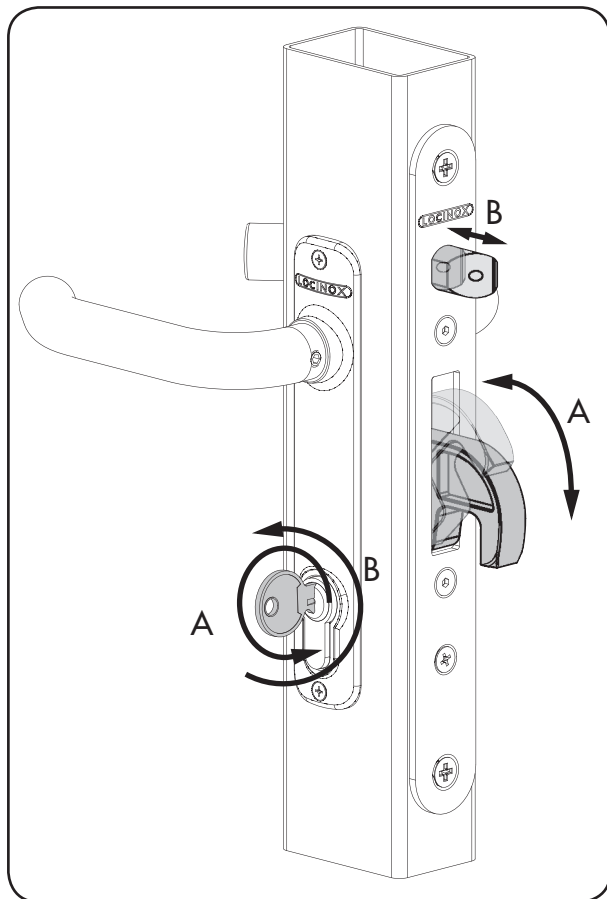

LOCINOX[®]

Let's make better fences together

CODE: H-METAL

① Explosion & Dimensions

② Left / right changing

③ Key operated (B) & Throw (A)

④ Hybrid lock & keep

⑤ SHKM QF: Hybrid keep - Dimensions & profile adjustment