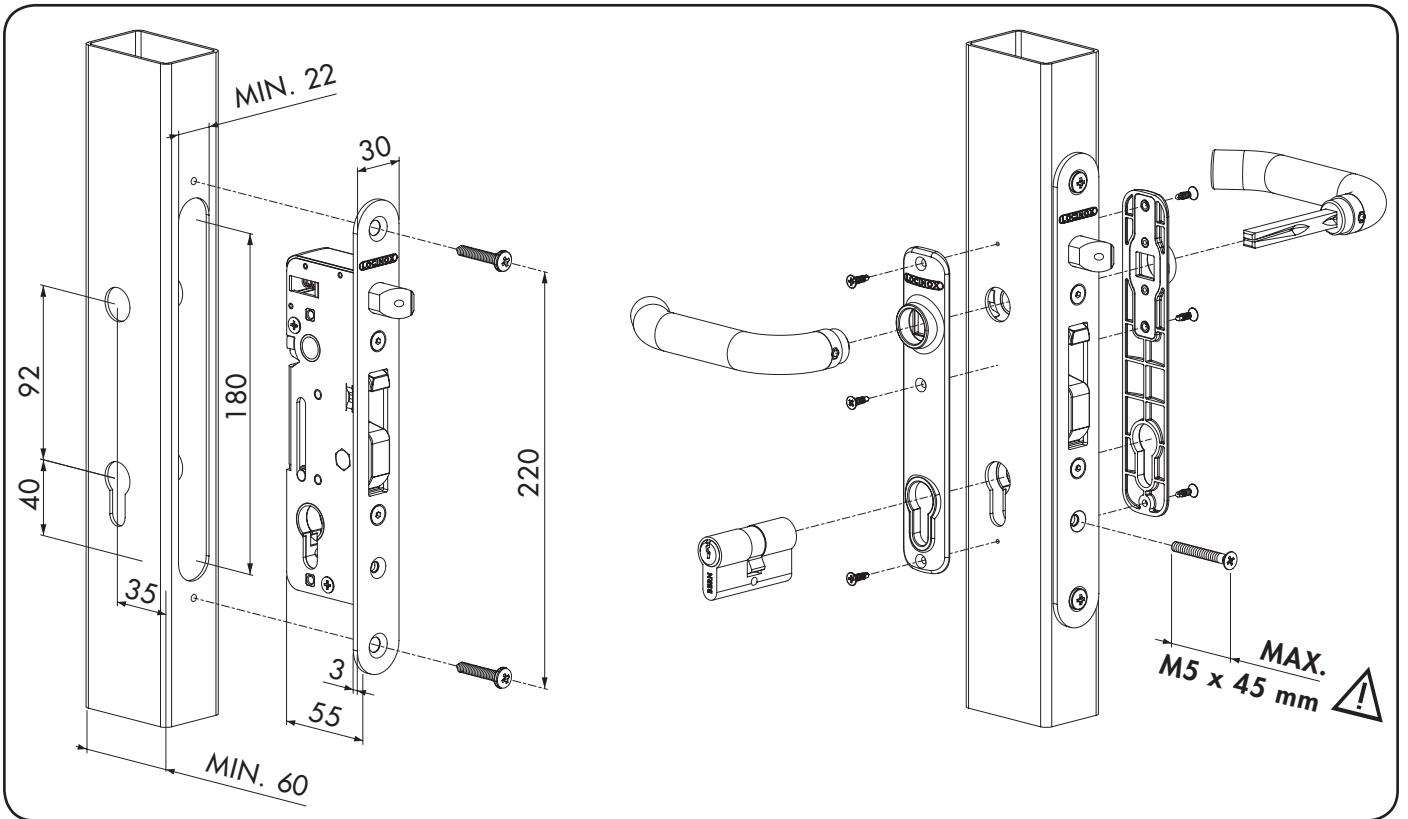

LOCINOX[®]

Let's make better fences together

CODE: H-METAL

① Explosion & Dimensions

② Left / right changing

③ Key operated (B) & Throw (A)

④ Hybrid lock & keep

⑤ SHKM QF: Hybrid keep - Dimensions & profile adjustment