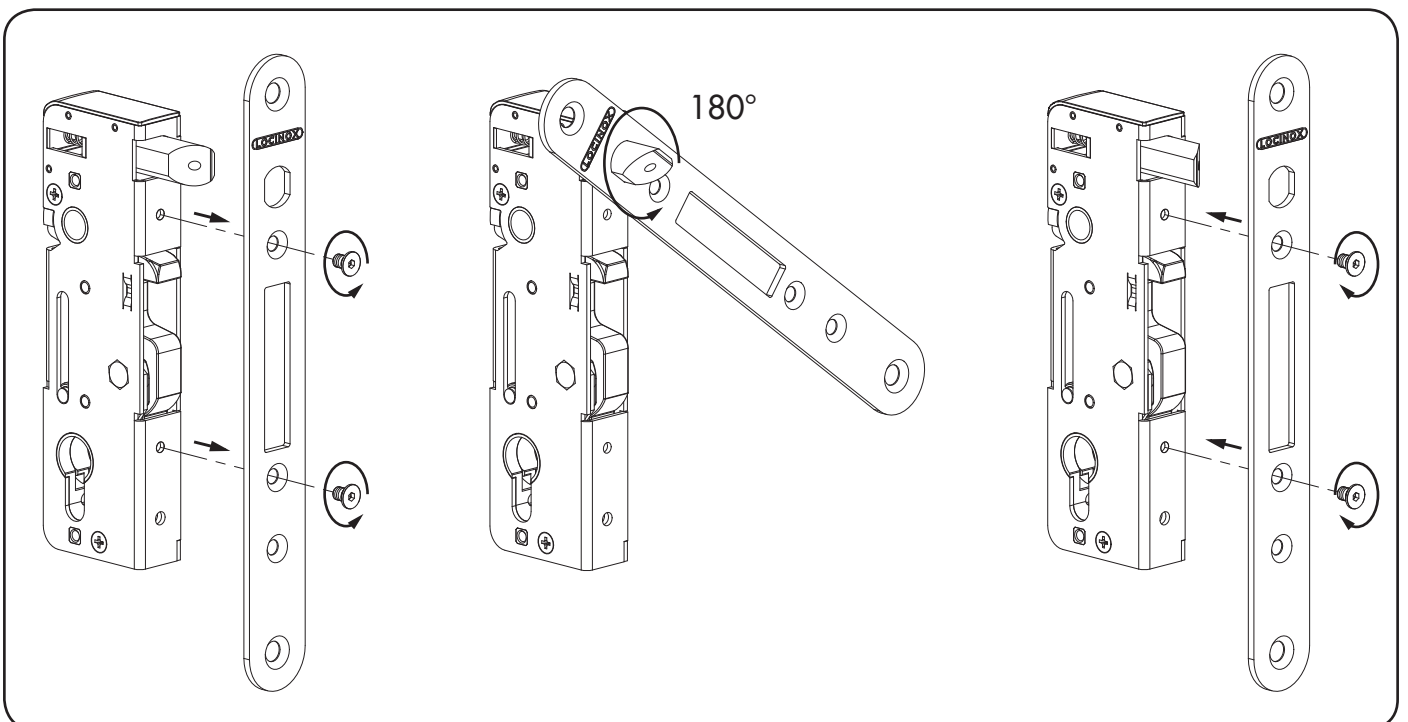

LOCINOX[®]

Let's make better fences together

CODE: H-METAL

① Explosion & Dimensions

② Left / right changing

③ Key operated (B) & Throw (A)

④ Hybrid lock & keep

⑤ SHKM QF: Hybrid keep - Dimensions & profile adjustment