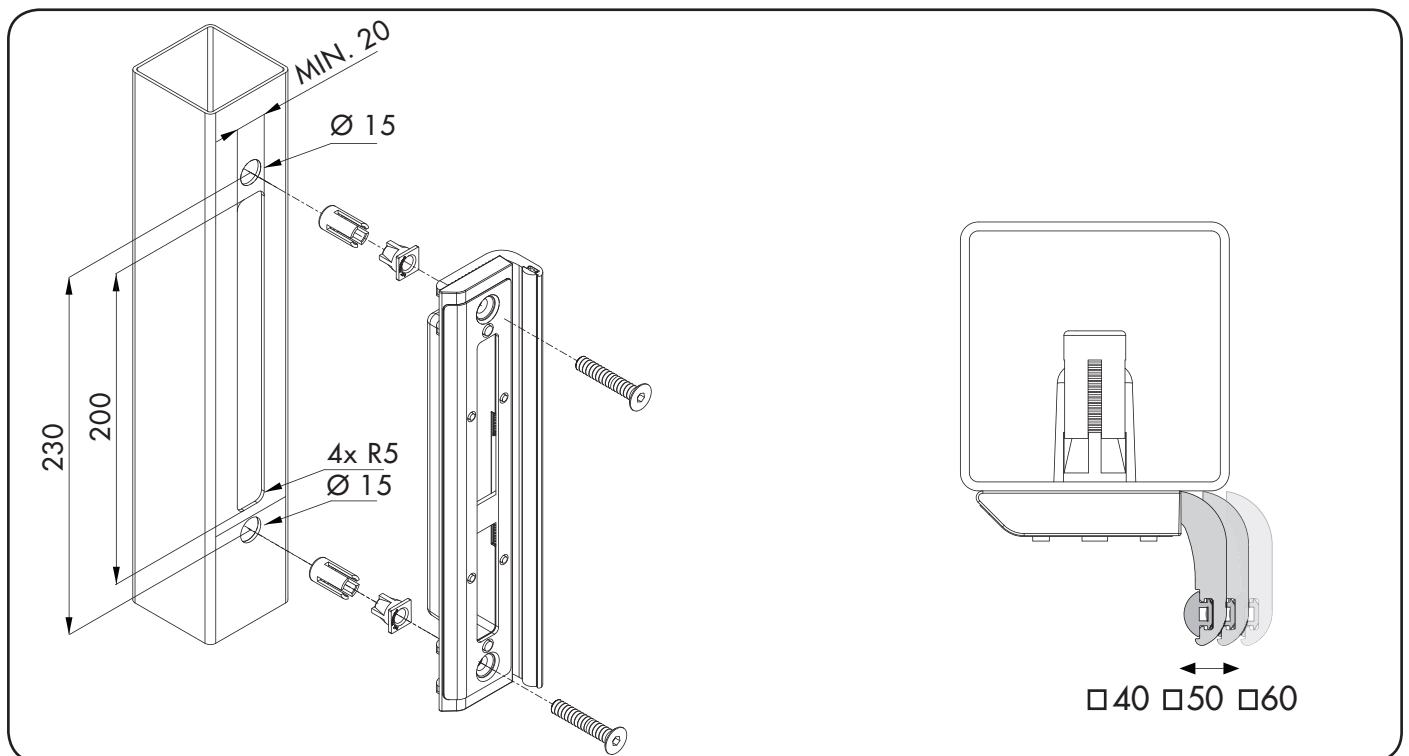

LOCINOX[®]

Let's make better fences together

CODE: H-METAL

① Explosion & Dimensions

② Left / right changing

③ Key operated (B) & Throw (A)

④ Hybrid lock & keep

⑤ SHKM QF: Hybrid keep - Dimensions & profile adjustment