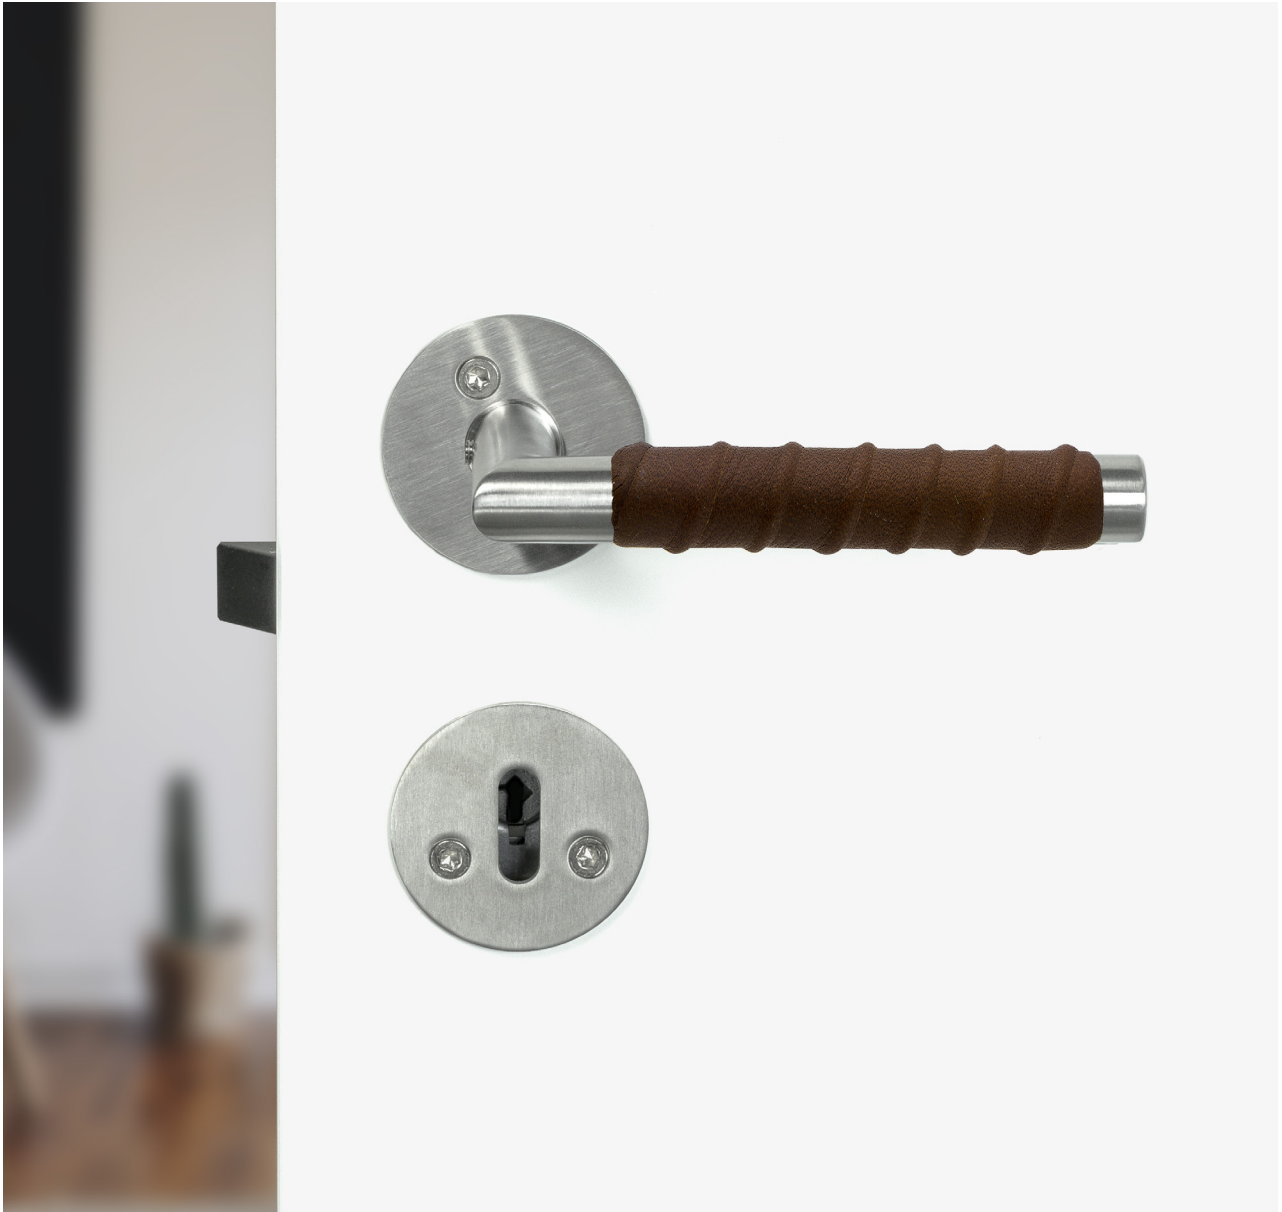

Door handle Kastrup 04 Leather wound Brown