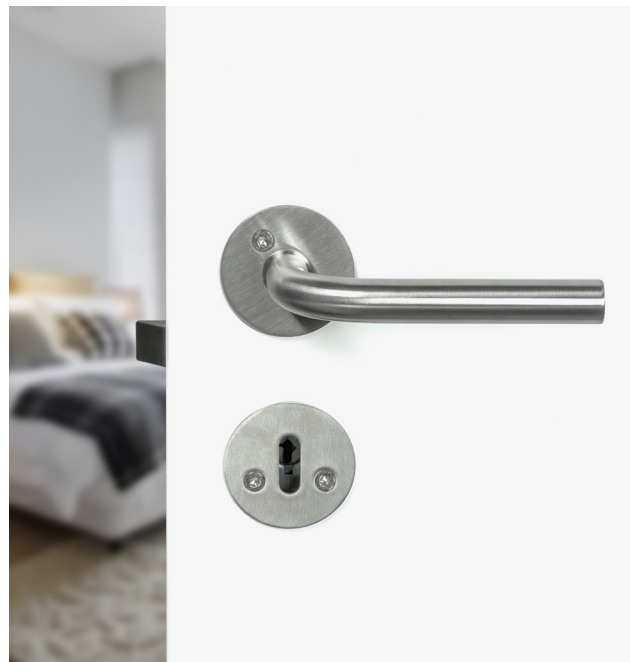

Door handle Kastrup 11 - Stainless