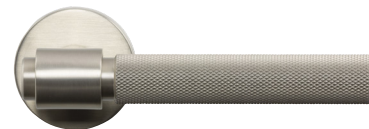

Key plate **R-E**

For european standard

Finish	Art.no
● Matt Black	751121-41E
● Antique Bronze	751120-41E
● Brass	751122-41E
● Stainless steel	751123-41E

Door handle Helix 200 -Stainless steel

Door handle Helix - Matt Black. Photo: Njorddesign

Door stop Helix - Matt Black

Door handle **Helix 200**

Scandinavian standard

Door leaf thickness: 35-48 mm.

Finish	Art.no	c/c	L	D
● Matt Black	751011-41	30	150	67
● Antique Bronze	751010-41	30	150	67
● Brass	751012-41	30	150	67
● Stainless steel	751013-41	30	150	67

Standard key plats and complete assembly kit are included.
Suitable toilet knob: **Toilet knob R** p.20

European standard

Finish	Art.no	c/c	L	D
● Matt Black	751011-41E	38	150	67
● Antique Bronze	751010-41E	38	150	67
● Brass	751012-41E	38	150	67
● Stainless steel	751013-41E	38	150	67

Key plate **R-E** for European standard sold separately.
Suitable toilet knob: **Toilet knob R** p.20

Key plate **R-E**

For european standard

Finish	Art.no
● Matt Black	751121-41E
● Antique Bronze	751120-41E
● Brass	751122-41E
● Stainless steel	751123-41E