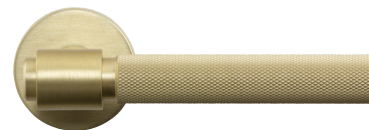

Key plate **R-E**

For european standard

Finish	Art.no
● Matt Black	751121-41E
● Antique Bronze	751120-41E
● Brass	751122-41E
● Stainless steel	751123-41E

Door handle Helix 200 -Stainless steel

Door handle Helix - Matt Black. Photo: Njorddesign

Door stop Helix - Matt Black

Door handle **Helix 200**

Scandinavian standard

Door leaf thickness: 35-48 mm.

Finish	Art.no	c/c	L	D
● Matt Black	751011-41	30	150	67
● Antique Bronze	751010-41	30	150	67
● Brass	751012-41	30	150	67
● Stainless steel	751013-41	30	150	67

Standard key plats and complete assembly kit are included.
Suitable toilet knob: **Toilet knob R** p.20

European standard

Finish	Art.no	c/c	L	D
● Matt Black	751011-41E	38	150	67
● Antique Bronze	751010-41E	38	150	67
● Brass	751012-41E	38	150	67
● Stainless steel	751013-41E	38	150	67

Key plate **R-E** for European standard sold separately.
Suitable toilet knob: **Toilet knob R** p.20

Key plate **R-E**

For european standard

Finish	Art.no
● Matt Black	751121-41E
● Antique Bronze	751120-41E
● Brass	751122-41E
● Stainless steel	751123-41E