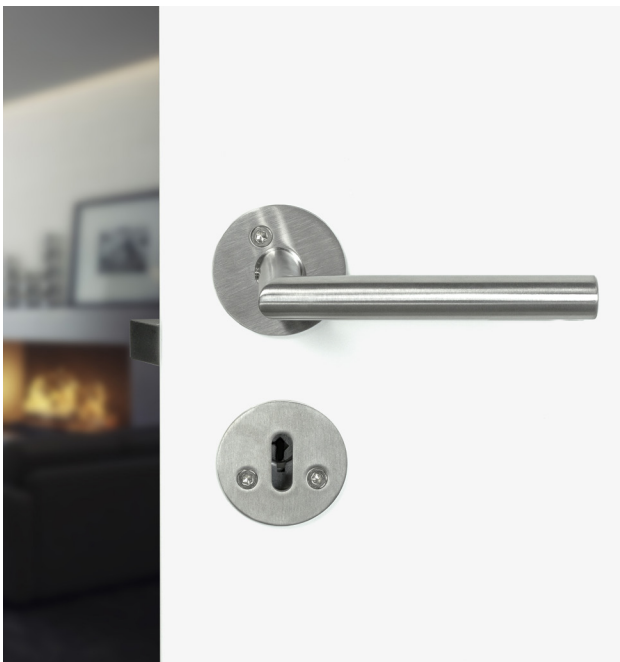

Door handle Kastrup 04 - Stainless