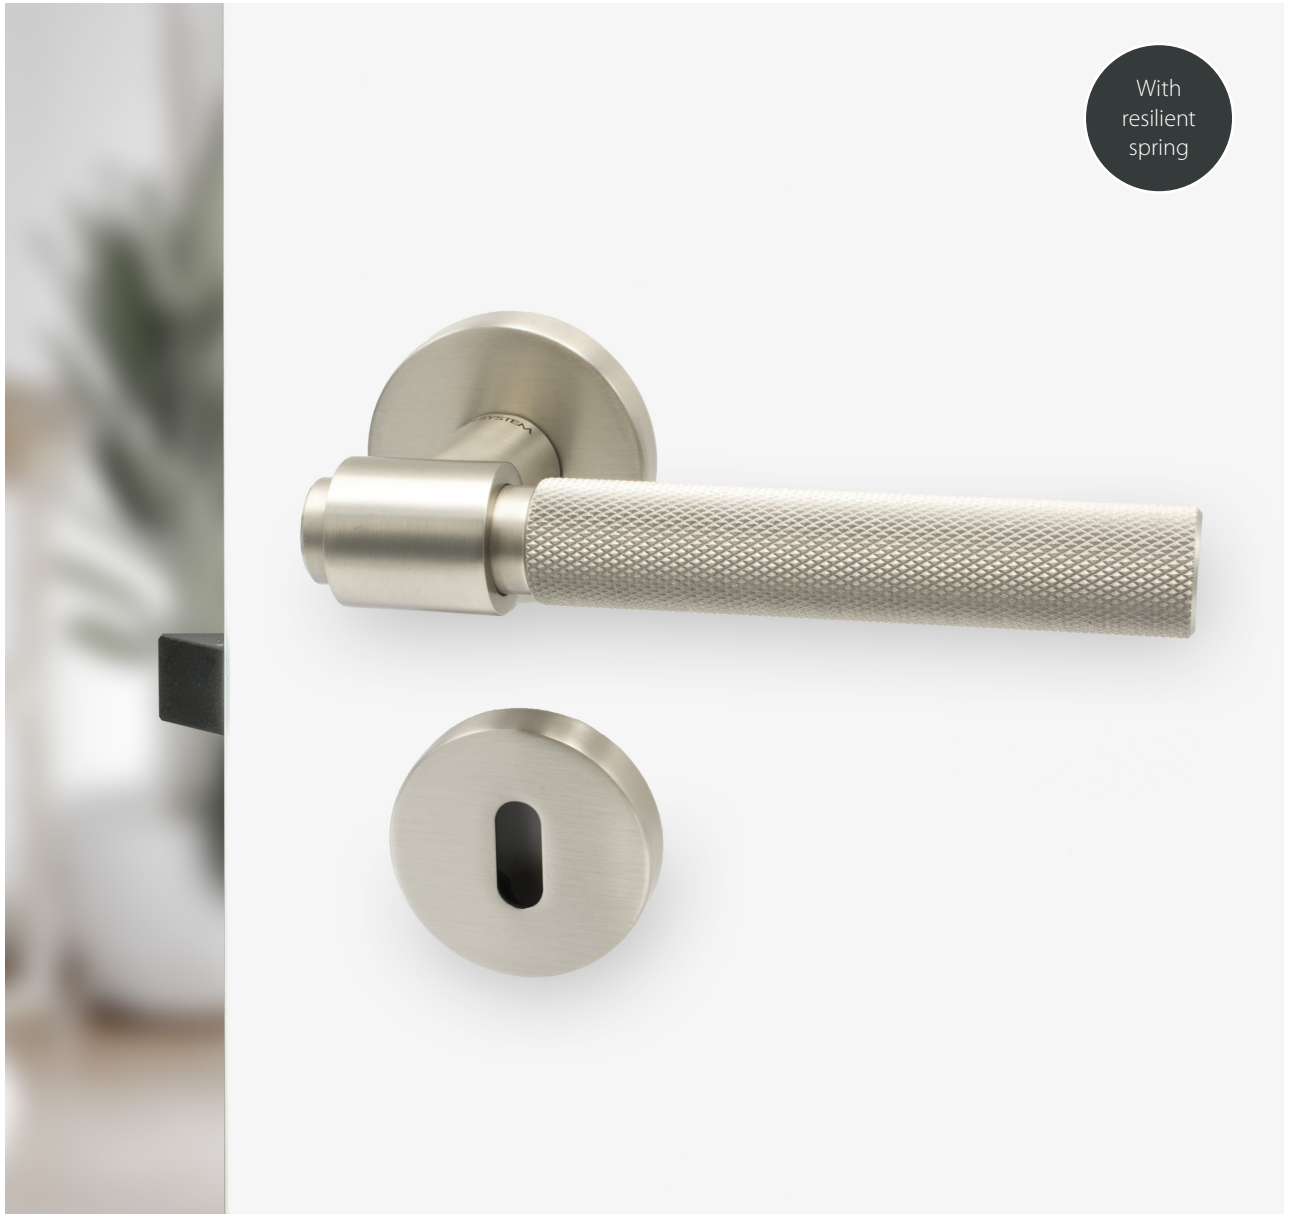

European standard

Finish	Art.no	c/c	L	D
● Matt Black	752010-41E	38	150	67
● Antique Bronze	752011-41E	38	150	67
● Brass	752012-41E	38	150	67
● Stainless steel	752013-41E	38	150	67

Key plate **R-E** for European standard sold separately.
Suitable toilet knob: **Toilet knob R** p.20

Key plate **R-E**

For european standard

Finish	Art.no
● Matt Black	751121-41E
● Antique Bronze	751120-41E
● Brass	751122-41E
● Stainless steel	751123-41E

Door handle Helix 200 -Stainless steel

Door handle Helix - Matt Black. Photo: Njorddesign