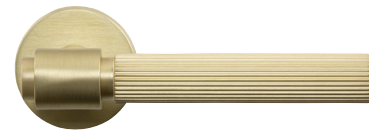

Cover image: Helix 200 Stripe. Foto: Viktor Nilsson

Door handle Helix 200 Stripe - Antique Bronze

Door handle Helix 200 Stripe - Brass

Door stop Helix Stripe - Brass

Door handle **Helix 200 Stripe**

Scandinavian standard

Door leaf thickness: 35-48 mm.

Finish	Art.no	c/c	L	D
● Matt Black	752010-41	30	150	67
● Antique Bronze	752011-41	30	150	67
● Brass	752012-41	30	150	67
● Stainless steel	752013-41	30	150	67

Standard key plats and complete assembly kit are included.
Suitable toilet knob: **Toilet knob R** p.20