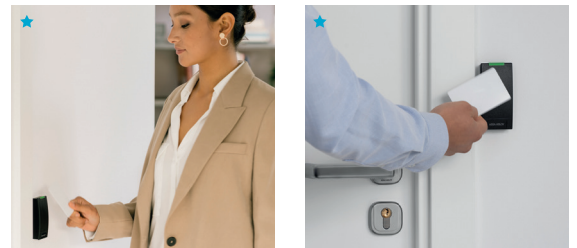

Credentials

Our range of convenient credentials have intelligence and security built-in. Cards and tokens offer broad RFID compatibility. Encrypted mobile keys enable users to open doors with their smartphone.

The modular platform based Incedo ecosystem will evolve and grow — with new hardware, user interfaces and tailored software features. With a totally flexible choice from a growing portfolio of products and applications, you have peace of mind today and are equipped to meet the security challenges of tomorrow.

You can upgrade or downgrade your hardware seamlessly and anytime