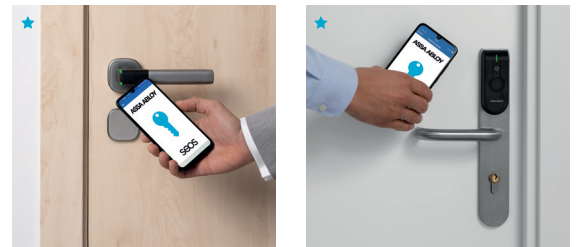

Credentials

Our range of convenient credentials have intelligence and security built-in. Cards and tokens offer broad RFID compatibility. Encrypted mobile keys enable users to open doors with their smartphone.

The modular platform based Incedo ecosystem will evolve and grow — with new hardware, user interfaces and tailored software features. With a totally flexible choice from a growing portfolio of products and applications, you have peace of mind today and are equipped to meet the security challenges of tomorrow.

You can upgrade or downgrade your hardware seamlessly and anytime