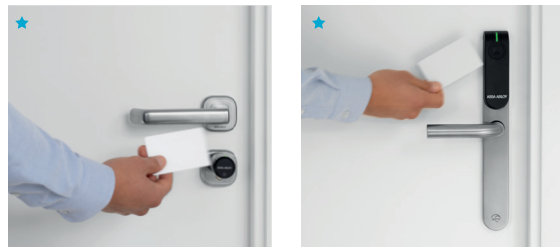

Programmers

Keep everyone's credentials up to date with a range of convenient programmers and updaters. With the correct access rights, everyone keeps moving easily and securely.

With Incedo, you choose the devices you want from ASSA ABLOY's world-leading portfolio of access hardware and security solutions. All new ASSA ABLOY electronic and electro-mechanical devices will be Incedo-enabled from launch; Incedo-enabled hardware from carefully chosen third parties will be available.

Readers

Choose from a variety of Incedo-enabled wired and battery-powered readers. You can mix and match readers to meet the exact requirements of your business and building.