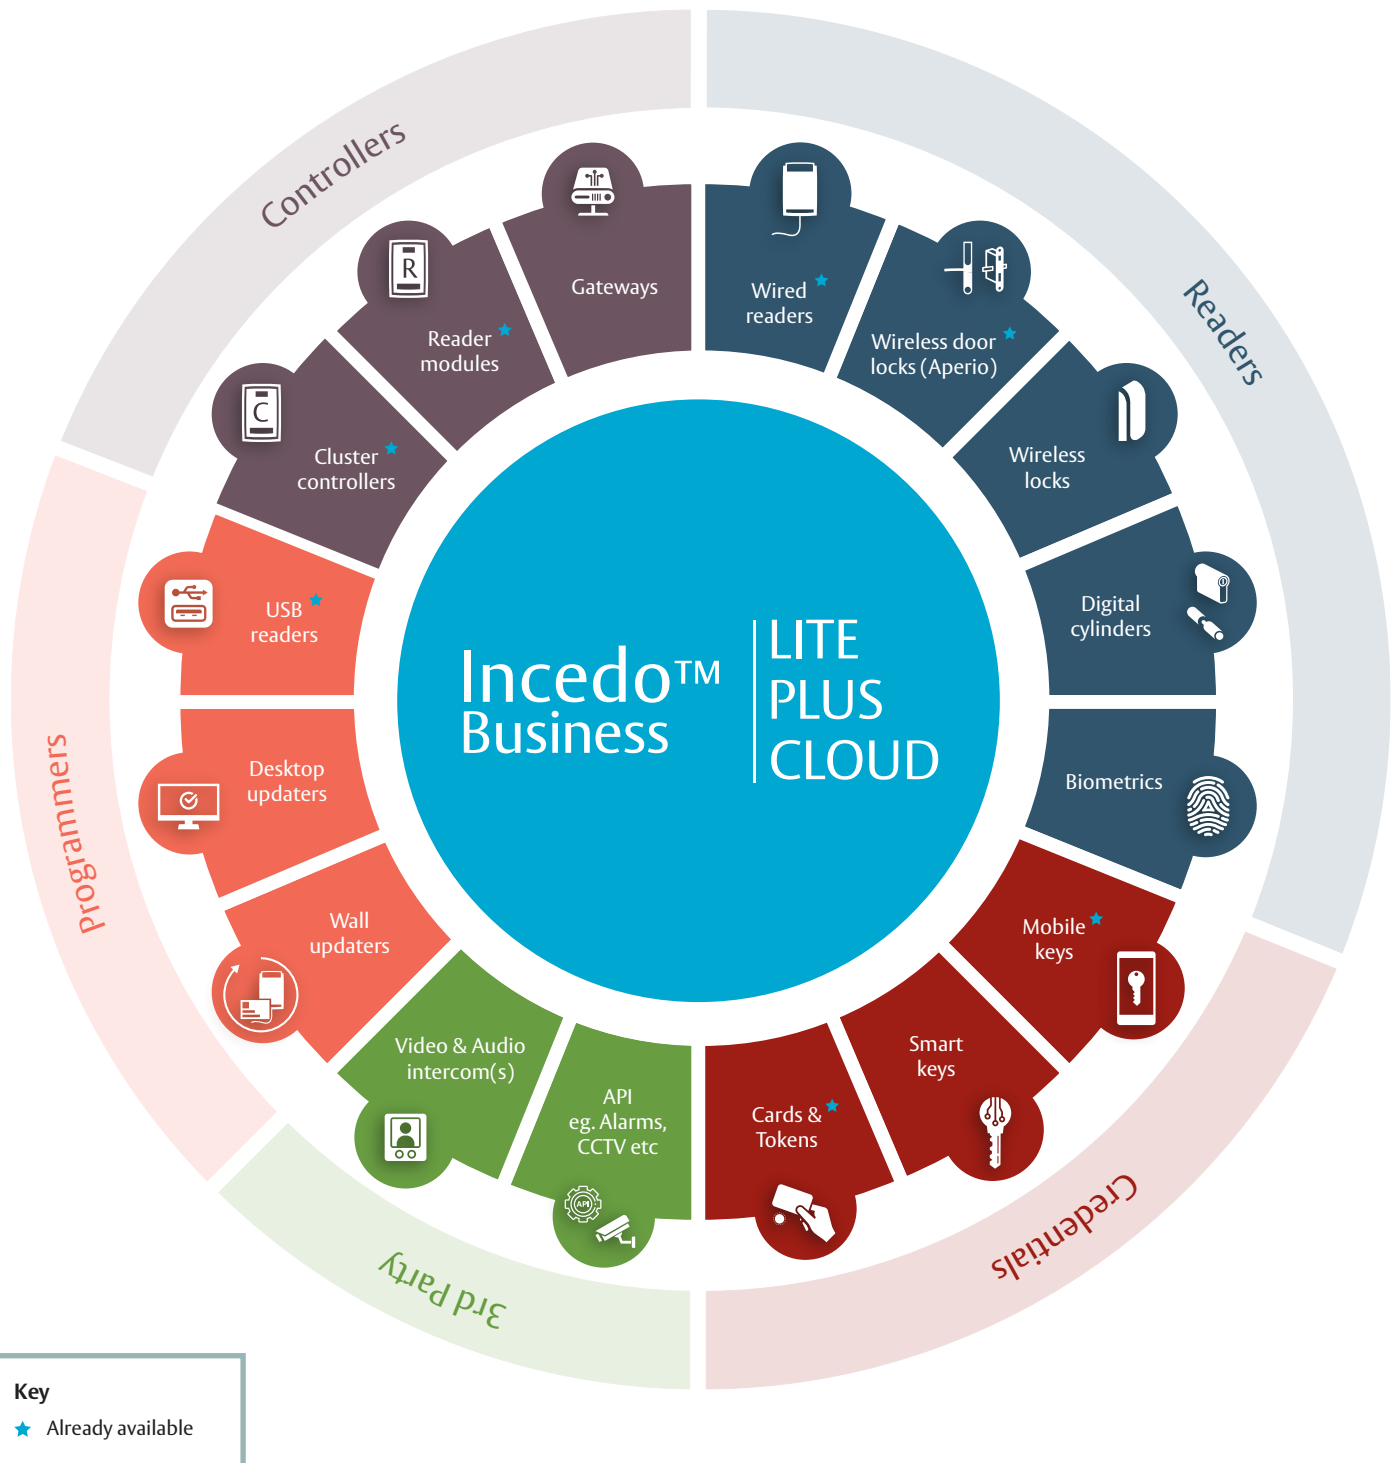

Incedo offers the flexibility to scale your system up and down anytime

At low cost and with minimum effort