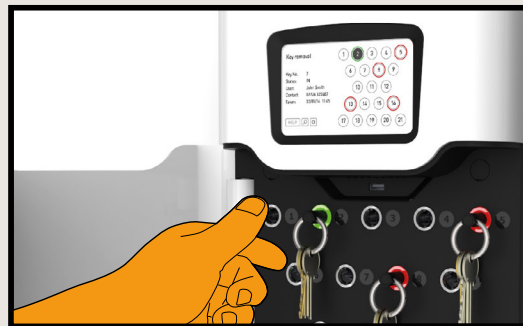

What is Traka21?

Ensuring that the right keys are available to the right people at the right times is a concern for every organisation.

Traka21 is a sophisticated stand-alone key management system which combines innovative RFID technology and robust design to provide small and medium sized businesses with the advanced management of 21 keys or keysets in an affordable plug and play unit.

Operation

- Stand-alone Plug & Play solution with advanced RFID technology
- Touchscreen interface
- PIN access to designated keys or keysets which are individually locked in place
- Keys are securely attached using special security seals
- Simple to configure through setup wizard
- No requirement for network connection or PC
- Concealed robust fixing points allow secure wall fixing
- Mains operated with optional battery backup

And how does it work?

User is required to enter his/her unique PIN code to gain access to the cabinet

All keys and keysets are individually locked by the Traka21 unit. Green LEDs indicate those keys to which this user has access. The user cannot remove keys highlighted by the Red LEDs which continue to remain locked in place.

Amber light indicates return position.

Traka21 iFob

Once attached to an iFob with a robust security seal, individual keys or keysets are assigned a specific receptor within the Traka cabinet and locked in place until released by an authorised user.