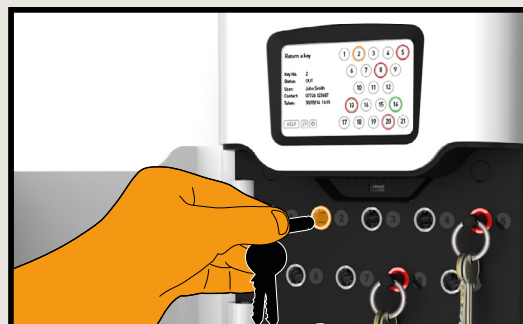

What is Traka21?

Ensuring that the right keys are available to the right people at the right times is a concern for every organisation.

Traka21 is a sophisticated stand-alone key management system which combines innovative RFID technology and robust design to provide small and medium sized businesses with the advanced management of 21 keys or keysets in an affordable plug and play unit.

Operation

- Stand-alone Plug & Play solution with advanced RFID technology
- Touchscreen interface
- PIN access to designated keys or keysets which are individually locked in place
- Keys are securely attached using special security seals
- Simple to configure through setup wizard
- No requirement for network connection or PC
- Concealed robust fixing points allow secure wall fixing
- Mains operated with optional battery backup

Features

- User, key and access rights administration
- Multilingual functionality
- Screen based audit trail and reporting capability or export via USB port
- 21 robust, long-life iFobs with security seals
- 21 locking receptors with LEDs
- Robust and compact aluminium & ABS housing with no exposed hinges or obvious access points
- Manual override and door release functions in case of emergency
- Audible alarms

And how does it work?

User is required to enter his/her unique PIN code to gain access to the cabinet

All keys and keysets are individually locked by the Traka21 unit. Green LEDs indicate those keys to which this user has access. The user cannot remove keys highlighted by the Red LEDs which continue to remain locked in place.