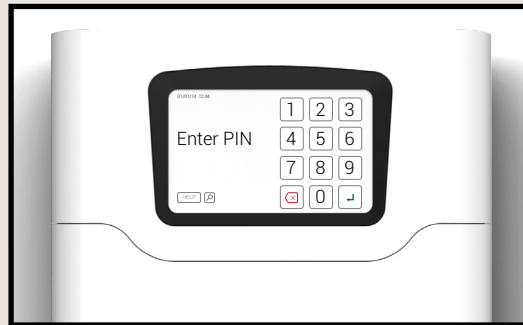

What is Traka21?

Ensuring that the right keys are available to the right people at the right times is a concern for every organisation.

Traka21 is a sophisticated stand-alone key management system which combines innovative RFID technology and robust design to provide small and medium sized businesses with the advanced management of 21 keys or keysets in an affordable plug and play unit.

Operation

- Stand-alone Plug & Play solution with advanced RFID technology
- Touchscreen interface
- PIN access to designated keys or keysets which are individually locked in place
- Keys are securely attached using special security seals
- Simple to configure through setup wizard
- No requirement for network connection or PC
- Concealed robust fixing points allow secure wall fixing
- Mains operated with optional battery backup

And how does it work?

User is required to enter his/her unique PIN code to gain access to the cabinet

All keys and keysets are individually locked by the Traka21 unit. Green LEDs indicate those keys to which this user has access. The user cannot remove keys highlighted by the Red LEDs which continue to remain locked in place.