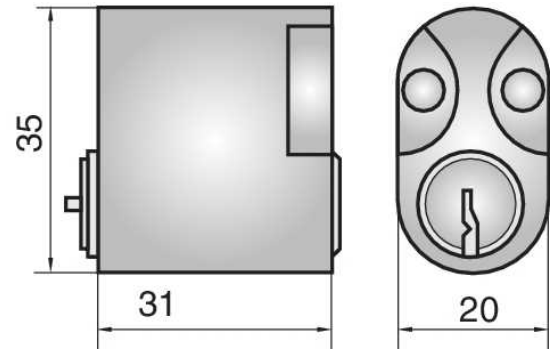

Scandinavian Oval

B4403

Single cylinder (inside)

ASSA ABLOY

Application:

For use with ASSA Modular, Rim, Connect and Narrow Profile lockcases.

Specification:

The cylinder is fixed to the lockcase with two hardened steel screws, supplied with the accessory set. ASSA accessories must be used.

Finish:

- Satin Chrome (13)
- Polished Brass (20)

Standards:

BS EN 1303 : 2005 SG6

Variants:

Code	Description
C819960B90213	DP CLIQ B4403 CYL M/K NO KEYS *NEW SYSTEM* (SWEDEN)
C819960B90220	DP CLIQ B4403 CYL M/K NO KEYS *NEW SYSTEM* (SWEDEN)
C819960B91213A	DP CLIQ B4403 CYL M/K NO KEYS *EXIST SYSTEM* (SWEDEN)
C819960B91220A	DP CLIQ B4403 CYL M/K NO KEYS *EXIST SYSTEM* (SWEDEN)