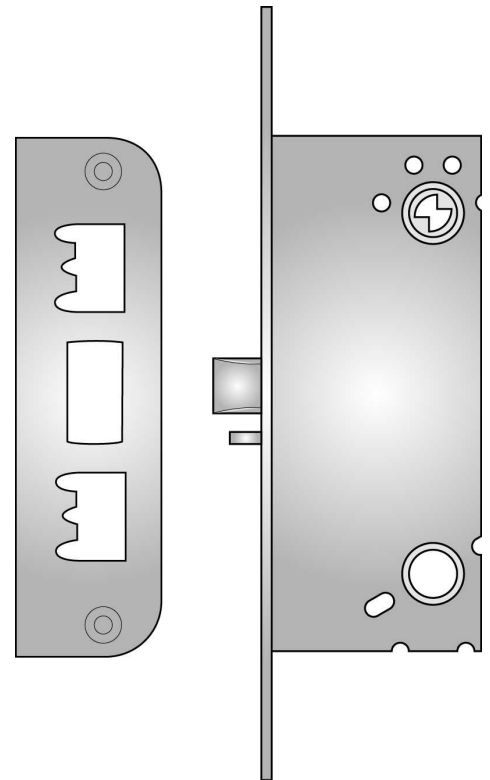

## 232 nightlatch without lock-back

### Application:

Locks for entrance doors where automatic locking is required when door is closed.  
Available with single cylinder and thumbturn, or alternatively with double cylinders or single cylinder only.  
Supplied as standard with striking plate.  
Cylinder and accessories bolt through lockcase for added strength.  
Key can only be removed in locked (or locked-back) position.  
For finishes and dimensions see Lockcases Information appendix.  
When ordering please specify hand and door thickness.

### Specification:

Bolt deadlocks automatically when door is closed. No locking of bolt into lockcase.  
Bolt reversible without opening lockcase.  
Available with 35mm, 50mm or 70mm backset.

Exterior	Interior
Latchbolt automatically deadlocked. Key retracts latchbolt.	Turn retracts latchbolt.