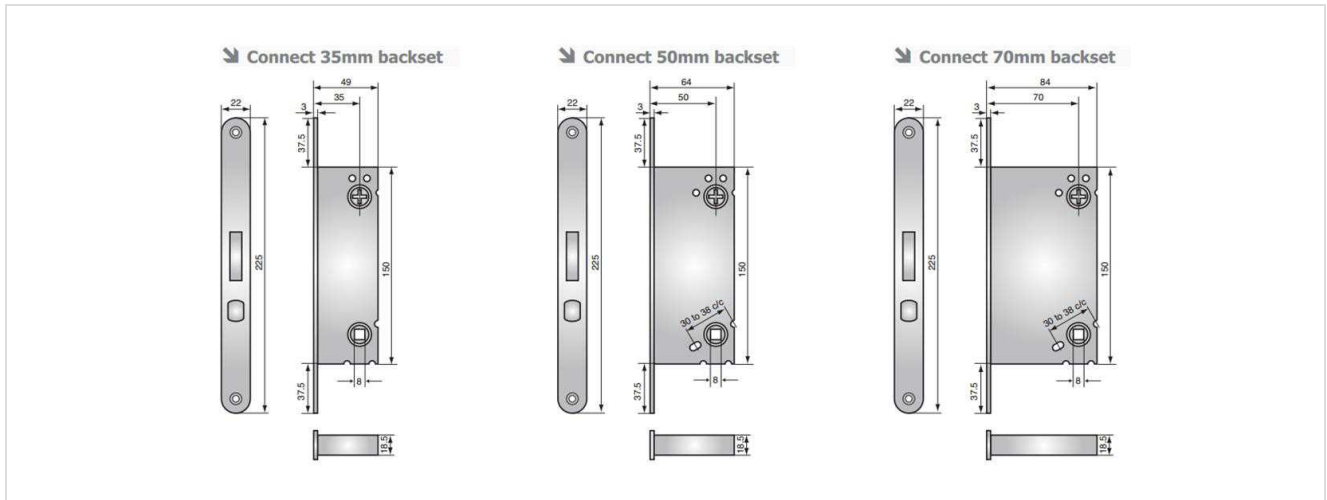

Mortice nightlatches

232

232 nightlatch without lock-back

Technical Design:

Variants:

Code	Description
LS35769116357	CONNECT 232/70 (WITH STRIKE)