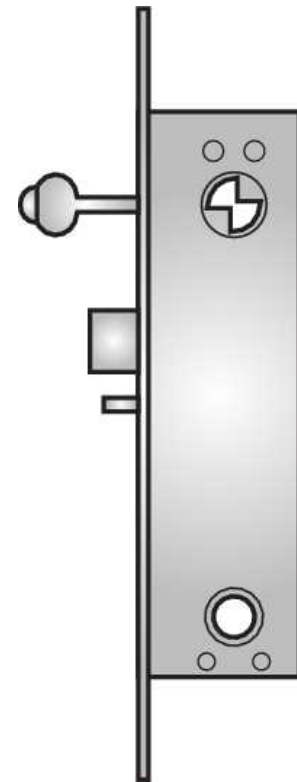

Narrow profile nightlatch

1385

1385 nightlatch with key lock-back

ASSA ABLOY

Application:

Locks for narrow stiled entrance doors where automatic locking is required when door is closed.
Available with single cylinder and thumbturn, or alternatively with double cylinders or single cylinder only.
Optional striking plate (Ref. 46 13 59) available.
Cylinder and accessories bolt through lockcase for added strength.
Key can only be removed in locked position. Brass latchbolt.
For finishes and dimensions see Lockcases Information appendix.
When ordering please specify hand and door thickness.

Specification:

Bolt deadlocks automatically when door is closed.
Key for locking bolt into lockcase.
Available with 28mm backset only.

Exterior	Interior
Latchbolt automatically deadlocked. Key retracts latchbolt.	Turn retracts latchbolt. Latchbolt held back by key in faceplate.