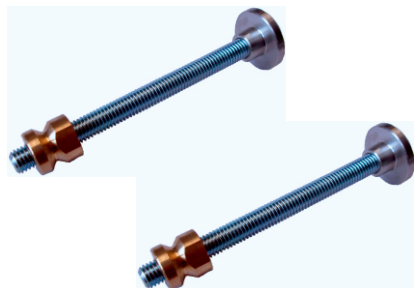

# greenteQ Pull handle fixing system BA 15.ES.H/K/A

greenteQ pull handle fixations for a solid and durable mounting of the the pull handles.

## Properties:

greenteQ pull handle fixing system BA 15.ES.H/K/A; for single-sided fixing through-fixing on wooden-, PVC- and aluminium doors; door thickness to 80 or 95 mm.

## Technical data:

Material	Stainless steel / galvanized steel / brass
Fixing of handle	single-sided, through-fixing
For door material	wood / PVC / aluminium
Bore dimension	M8
Door thickness	up to 80 or 95 mm
For door handles	TG 10... / TG 11... / TG 12...
Packaging unit	1 set (for 1 handle with 2 fixing points)