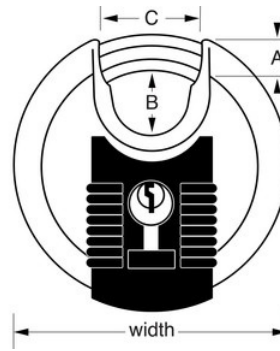

Medium to high security:

Recommended for outdoor general purpose (except for electronic padlocks 1500eURDBLK and 4400EURD)

Overview & Features

Product Features

- Tough-Cut™ octagonal boron-carbide shackle is 50% harder than hardened steel
- 70mm wide stainless steel body construction for maximum weather resistance
- Fully shrouded design minimizes shackle exposure and protects against bolt cutter attacks
- Reinforced body bumper for scratch resistance
- 4-pin cylinder for increased pick resistance
- Covered keyway for maximum weather protection
- Key retaining feature ensures padlock is not left unlocked
- Limited Lifetime Warranty

Product Details

The Master Lock Excell® No. M40EURD Discus Padlock features a 70mm wide stainless steel body for maximum strength, reliability and corrosion resistance. The fully shrouded design minimizes shackle exposure and protects against bolt cutter attacks. The 10mm diameter octagonal shackle is 16mm long and made of Tough-Cut™ boron-carbide, 50% harder than hardened steel, offering maximum resistance to cutting and sawing. The 4-pin cylinder prevents picking and the dual locking ball bearings provide maximum resistance against prying and hammering. The covered keyway offers maximum weather protection, and reinforced body bumper protects against scratches. The Limited Lifetime Warranty provides peace of mind from a brand you can trust.

Product Specifications

Product Number	M40EURD
Body Width	70mm
Shackle Dimensions	A: 10mm B: 16mm C: 21mm
Colour	Black/Silver
Description	Keyed Different, Retail Carded Packaging
Shelf Pack Qty	6
Master Carton Qty	24