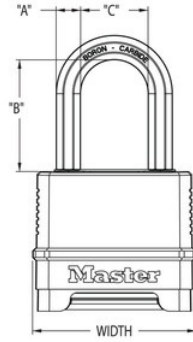

## Model No. M175EURDLH

56mm wide Excell® zinc body padlock with 51mm long shackle; set-your-own combination

## Product Features

- Tough-Cut™ octagonal boron-carbide shackle is 50% harder than hardened steel
- 51mm shackle length for more uses
- 56mm wide zinc body with reinforced body bumper for scratch resistance
- Roller pin locking for maximum pick and pry resistance
- Shackle seal and hinged dial cover for superior weather resistance
- Set-your-own 4-digit combination for convenience and security; 10,000 possible combinations
- No reset tool required
- One directional dial feature for low light applications
- Limited Lifetime Warranty

## Product Details

The Master Lock Excell® No. M175EURDLH Solid Body Padlock features a 56mm wide zinc body for strength and reliability. The 9mm diameter octagonal shackle is 51mm long and made of Tough-Cut™ boron-carbide, 50% harder than hardened steel, offering maximum resistance to cutting and sawing. The roller pin cylinder provides maximum pick and pry resistance. The hinged dial cover and shackle seal offers superior weather protection, and reinforced body bumper protects against scratches. The lock includes Set-Your-Own combination convenience, without the need for a reset tool. The Limited Lifetime Warranty provides peace of mind from a brand you can trust.

# Product Specifications

<b>Product Number</b>	M175EURDLH
<b>Body Width</b>	56mm
<b>Shackle Dimensions</b>	A: 9mm B: 51mm C: 24mm
<b>Description</b>	Retail Carded Packaging
<b>Shelf Pack Qty</b>	4
<b>Master Carton Qty</b>	24