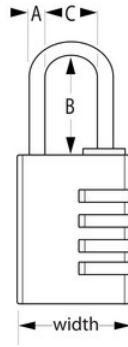

### Product Features

- 40mm wide solid aluminum body for durability
- Chrome plated steel shackle for cut resistance
- 4-digit set-your-own combination convenience allows for thousands of possible combinations
- Limited Lifetime Warranty

### Product Details

The Master Lock No. 7640EURD Set-Your-Own Combination Padlock features a 40mm wide aluminum body for durability. The 6mm diameter shackle is 26mm long and made of chrome-plated steel, offering resistance to cutting and sawing. The 4 dial combination security offers keyless convenience. The Limited Lifetime Warranty provides peace of mind from a brand you can trust.

# Product Specifications

<b>Product Number</b>	7640EURD
<b>Body Width</b>	40mm
<b>Shackle Dimensions</b>	A: 6mm B: 27mm C: 22mm
<b>Description</b>	Retail Carded Packaging
<b>Shelf Pack Qty</b>	4
<b>Master Carton Qty</b>	24