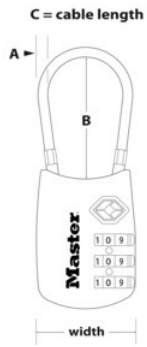

Certifications

Product Details

The Master Lock No. 4688EURD Set-Your-Own Combination TSA-Accepted Luggage Lock features a 30mm wide metal body for durability. 3mm diameter shackle is 40mm long and made of vinyl covered flexible braided steel, offering resistance to abuse from baggage handling equipment. Transportation Security Administration (TSA) screeners can open, inspect and relock bags locked with a TSA-Accepted lock. Lock your checked baggage with the lock TSA screeners won't cut! The Limited Lifetime Warranty provides peace of mind from a brand you can trust.

Product Specifications

Product Number	4688EURD
Body Width	30mm
Shackle Dimensions	A: 3mm B: 40mm C: 15mm
Colour	Blue/Pink/Green/Silver
Description	Retail Carded Packaging
Shelf Pack Qty	4
Master Carton Qty	24