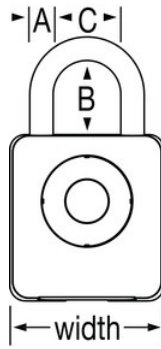

Model No. 4400EURD

47mm wide Master Lock Smart padlock;
Bluetooth; indoor use

Best Used For:

Cabinets

Indoor Storage
Lockers

School, Employee, &
Athletic Lockers

Security Level:

Medium to high
security:

Recommended for outdoor
general purpose (except for
electronic padlocks
1500eURDBLK and 4400EURD)

Overview & Features

Product Features

- Use your smartphone to open your lock with the free Master Lock® Vault eLocks app
- Never worry about a forgotten combination!
- Share access with others - temporary or permanent
- Share 24/7 access or limit to days or nights
- Monitor access history & receive tamper alerts
- Backup access using directional code on lock keypad
- Low battery notification & reminder on padlock and in app
- Comes with easy to replace CR2450 battery
- Battery jump allows for temporary access if battery dies while locked
- Locker Mode setting allows for storage inside a locker

Product Details

The Master Lock No. 4400EURD Smart Padlock features a 47mm wide metal body for durability. The 7mm diameter shackle offers 22mm vertical clearance and is made of boron alloy, offering maximum resistance to cutting and sawing. The Smartphone/app interface offers speed, ease of use, & greater control with the ability to share access; with keyless convenience. The locking mechanism features anti-shim technology, offering maximum security. The Limited 2 Year Warranty provides peace of mind from a brand you can trust.

Product Specifications

Product Number	4400EURD
Body Width	47mm
Shackle Dimensions	A: 7mm B: 22mm C: 20mm
Colour	Silver/Black
Description	Retail Carded Packaging
Master Carton Qty	4

Master Lock Europe S.A.S.