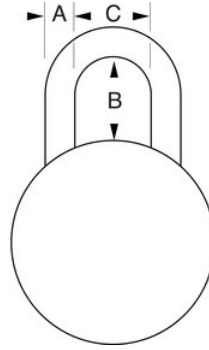

## Product Details

The Master Lock No. 1533EURD Padlock with Preset Combination features a 38mm wide stainless steel body for durability, with an anodized aluminum finish. The 6mm diameter shackle is 18mm long and made of hardened steel, offering extra resistance to cutting and sawing. The 3-digit combination offers keyless convenience. The bright metallic colours simplify locker identification. The Limited Lifetime Warranty provides peace of mind from a brand you can trust.

# Product Specifications

<b>Product Number</b>	1533EURD
<b>Body Width</b>	38mm
<b>Shackle Dimensions</b>	A: 6mm B: 18mm C: 17mm
<b>Colour</b>	Red
<b>Description</b>	Retail Carded Packaging
<b>Shelf Pack Qty</b>	4
<b>Master Carton Qty</b>	24