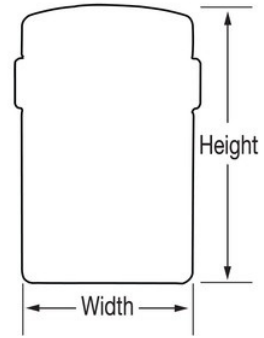

Product Specifications

Product Number	5441EURD
Body Width	83mm
Exterior dimensions (H x W x D)	12,7cm x 8,3cm x 5,9cm
Interior dimensions (H x W x D)	9,4cm x 6,2cm x 2,5cm
Colour	Grey
Batteries	Requires 1 CR123A (preinstalled)
Description	Retail Carded Packaging
Master Carton Qty	2