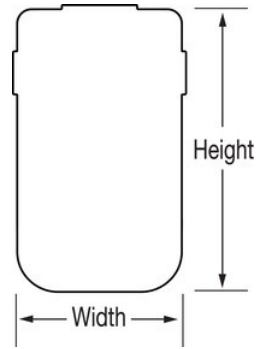

Product Details

The Master Lock No. 5425EURD Light Up Dial Key Lock Box Select Access® features a 72mm wide metal body for durability and accepts multiple house keys. Stop hiding your keys under the doormat or under a flower pot : Select Access® is the perfect solution to share keys. The wall mount design offers permanent installation. The large, easy to read light-up dials, combined with resettable combination functionality, provide a secure storage location for spare keys and access cards. The Limited Lifetime Warranty provides peace of mind from a brand you can trust.

Product Specifications

Product Number	5425EURD
Body Width	72mm
Exterior dimensions (H x W x D)	12,6cm x 7,2cm x 5,2cm
Interior dimensions (H x W x D)	10,3cm x 5,7cm x 2,5cm
Colour	Grey
Description	Retail Carded Packaging
Master Carton Qty	4